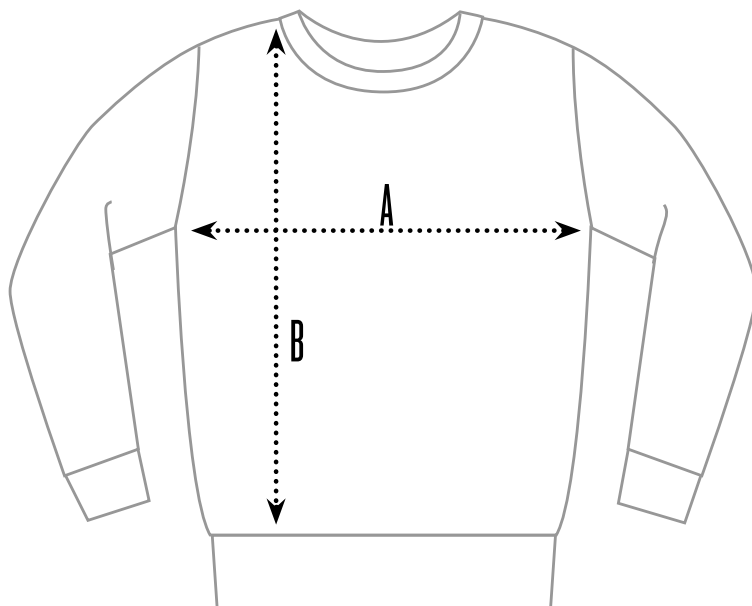

CONTINENTAL N62

UNISEX STANDARD FITTED SWEATSHIRT

HOMESICK-MERCH.DE

- 80% GEKÄMMTE BAUMWOLLE 20% POLYESTER
- FAIR GEHANDELT UND PRODUZIERT
- EHÄLTICH IN XS / S / M / L / XL / 2XL
- IN 4 FARBEN
- 320 G/M²

- BLACK
- NAVY
- HEATHER GREY
- DARK HEATHER GREY

XS	A 48,0 cm – B 61,0 cm
SMALL	A 51,0 cm – B 63,0 cm
MEDIUM	A 54,0 cm – B 65,0 cm
LARGE	A 57,0 cm – B 67,0 cm
X-LARGE	A 60,0 cm – B 69,0 cm
XXL	A 63,0 cm – B 71,0 cm