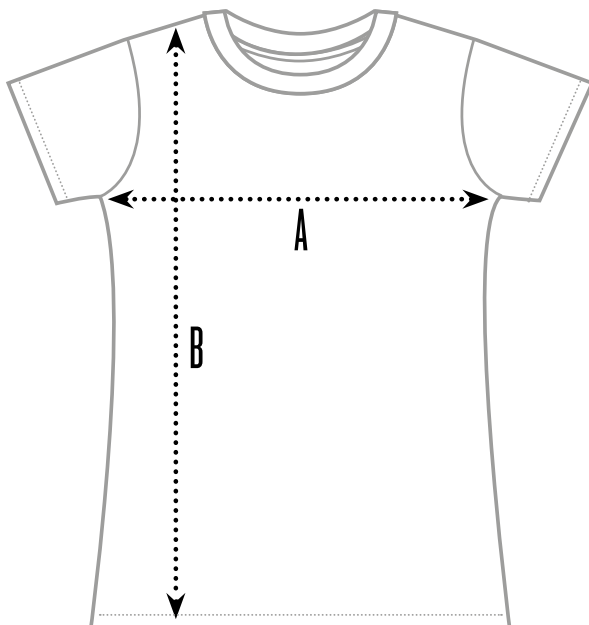

EARTH POSITIVE EP04 WOMEN'S SLIM FIT JERSEY T-SHIRT

HOMESICK-MERCH.DE

- SCHLICHTES GIRLSHIRT
- 100% KLIMANEUTRAL
- GEKÄMMTE BIO-BAUMWOLLE
- FAIR GEHANDELT UND PRODUZIERT
- ERHÄLTlich IN S / M / L / XL
- IN 10 FARBEN
- JERSEY 155 G/M²

SMALL	A 40,0 cm – B 65,0 cm
MEDIUM	A 43,0 cm – B 66,0 cm
LARGE	A 45,0 cm – B 67,0 cm
X-LARGE	A 48,0 cm – B 68,0 cm