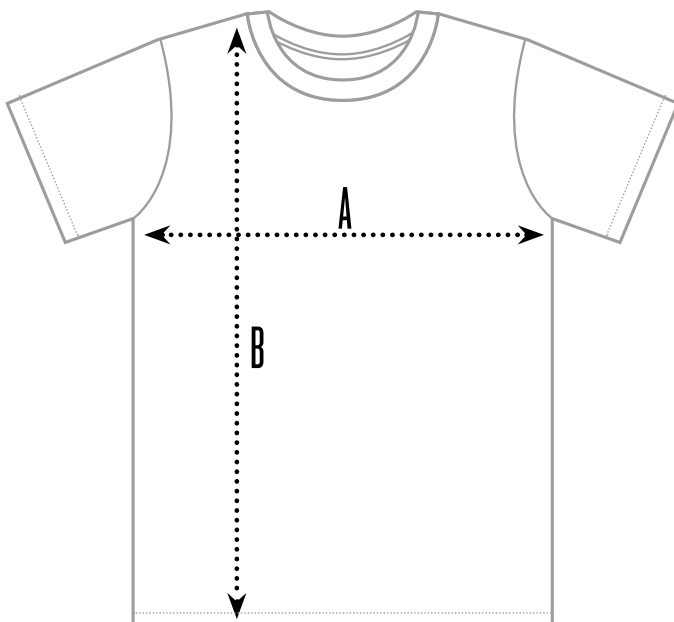

EARTH POSITIVE EP03

MEN'S SLIM FIT JERSEY T-SHIRT

HOMESICK-MERCH.DE

- 100% KLIMANEUTRAL
- BIO-BAUMWOLLE
- FAIR GEHANDELT UND PRODUZIERT
- SLIM CUT
- **TOPSELLER! MEIST GEKAUFTES SHIRT**
- EHÄLTICH IN S / M / L / XL
- IN 6 FARBEN
- JERSEY 155 G/M²

- BLACK
- DARK HEATHER
- MELANGE GREY
- NAVY BLUE
- PURPLE
- WHITE

SMALL	A 47,5 – B 70,0
MEDIUM	A 50,5 – B 72,0
LARGE	A 53,5 – B 74,0
X-LARGE	A 56,5 – B 76,0